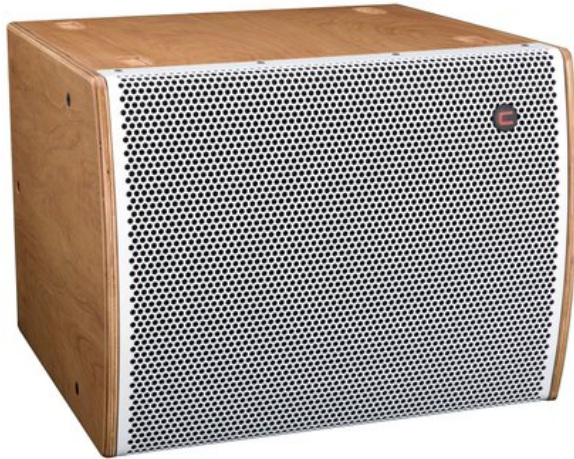

CELTO ACOUSTIQUE iFIX13S G2 Vented Subwoofer natural/white

Compact 13,5" subwoofer with 700 W AES power

Art. No.: 11043635

GTIN:

List price: on demand €

incl. 19% VAT.

Features:

- High efficiency for incredible SPL to size ratio
- With rigging points
- Available in various colors
- For further information about this product, please refer to the Data Sheet under "Downloads"

Logistic

Technical specifications:

Power:	Program: 1400W Rated: 700W AES
Frequency range:	42 - 1500 Hz
Sensitivity:	97 dB (1W/1m)
Max. SPL:	132 dB
Dispersion angle:	Omnidirectional
Impedance:	8 ohms
Housing color:	Any RAL color available on request
Flying points:	8 x M8 thread
Connections:	Input: speaker via screw plug-in terminal
Crossover frequency:	Active mode only Recommended High-pass 35 Hz, 24db/oct

	Low-pass 120 Hz, 24db/oct
Speaker:	1 x woofer 13,5" with ferrit magnet Voice coil lows 3,5"
Type of speaker:	Subwoofer
Type of construction:	Vented
Material:	Birch multiplex, 18 mm, CNC made with tongue and grove assembly
Color:	Nature, painted
Dimensions:	Width: 54,5 cm Depth: 50 cm Height: 41,5 cm
Weight:	25,00 kg