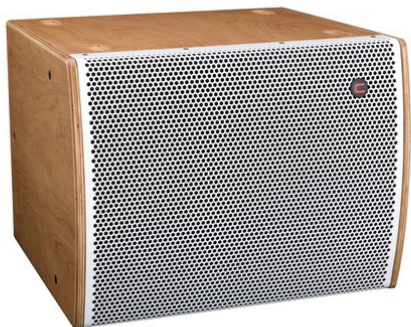

iFIX13S G2 Vented Subwoofer natural/white

Compact 13,5" subwoofer with 700 W AES power

Art. No.: 11043635

GTIN:

List price: on demand €
incl. 19% VAT.

iFIX13S G2 Vented Subwoofer natural/white

Compact 13,5" subwoofer with 700 W AES power

Art. No.: 11043635

GTIN:

Features:

- High efficiency for incredible SPL to size ratio
- With rigging points
- Available in various colors
- For further information about this product, please refer to the Data Sheet under "Downloads"