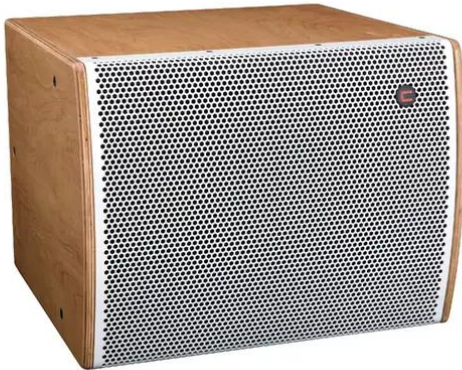

iFIX17S G2 Vented Subwoofer natural/white

Compact 18" subwoofer with 1000 W AES power

Art. No.: 11043638

GTIN:

List price: on demand €
incl. 19% VAT.

iFIX17S G2 Vented Subwoofer natural/white

Compact 18" subwoofer with 1000 W AES power

Art. No.: 11043638

GTIN:

Features:

- Incredible deep tones from ultra compact cabinet
- High efficiency for incredible SPL to size ratio
- Heavy braced cabinet for vibration free dynamic response
- Birch multiplex cabinet with tongue and groove assembly
- With rigging points
- Available in various colors
- For further information about this product, please refer to the Data Sheet under "Downloads"