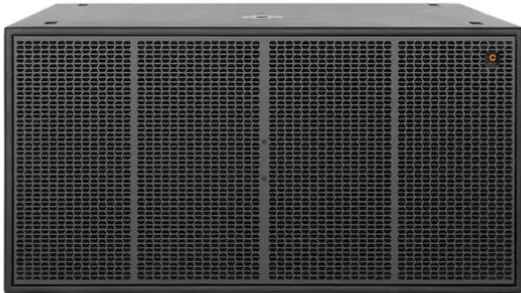

## ACS218 Subwoofer Active

2 x 18" active subwoofer with DSP and 3000 W for the ACS10 line array system

**Art. No.: 11043716**

GTIN:

**List price: on demand €**  
incl. 19% VAT.

## ACS218 Subwoofer Active

2 x 18" active subwoofer with DSP and 3000 W for the ACS10 line array system

**Art. No.: 11043716**

GTIN:

### Features:

---

- Clean and deep reproduction
- Premium custom made driver
- Heavy braced cabinet for vibration free dynamic response
- Rubberized Polyurea coating
- Wheels optional
- 8 x rubber feet
- integrated amplifier module
- Digital signal processor
- DSP presets: FLAT; KICK; DEEP
- The device is cooled by temperature-controlled fan
- Monochrome LCD display
- For further information about this product, please refer to the Data Sheet under "Downloads"