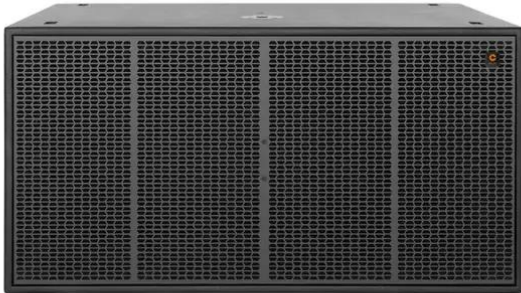

ACS218 Subwoofer Active

2 x 18" active subwoofer with DSP and 3000 W for the ACS10 line array system

Art. No.: 11043716
GTIN:

ACS218 Subwoofer Active

2 x 18" active subwoofer with DSP and 3000 W for the ACS10 line array system

Art. No.: 11043716
GTIN:

Features:

- Clean and deep reproduction
- Premium custom made driver
- Heavy braced cabinet for vibration free dynamic response
- Rubberized Polyurea coating
- Wheels optional
- 8 x rubber feet
- integrated amplifier module
- Digital signal processor
- DSP presets: FLAT; KICK; DEEP
- The device is cooled by temperature-controlled fan
- Monochrome LCD display
- For further information about this product, please refer to the Data Sheet under "Downloads"