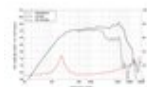

LAVOCE MAF061.50 6.5" Woofer Ferrite Aluminium Basket Driver

120 W AES, 8 ohms, 97 dB, 150 - 9000 Hz

Art. No.: 12602509

GTIN:

List price: 74.85 €

incl. 19% VAT.

Features:

- For further information about this product, please refer to the Data Sheet under "Downloads"

Logistic

Technical specifications:

Power:	Program: 240W Rated: 120W AES
Frequency range:	150 - 9000 Hz
Sensitivity:	97 dB
Impedance:	8 ohms
Speaker:	Midrange speaker 6,5" with ferrit magnet Basket material: aluminum Voice coil midrange speaker 1,5"
Weight:	2,19 kg