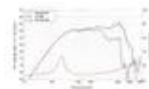

LAVOCE MAF061.50 6.5" Woofer, Ferrite, Aluminium Basket Driver

120 W AES, 8 ohms, 97 dB, 150 - 9000 Hz

Art. No.: 12602509

GTIN:

Features:

- For further information about this product, please refer to the Data Sheet under "Downloads"

Logistic

Technical specifications:

Power:	Program: 240W Rated: 120W AES
Frequency range:	150 - 9000 Hz
Sensitivity:	97 dB
Impedance:	8 ohms
Speaker:	Midrange speaker 6.5" with ferrit magnet Basket material: aluminum Voice coil midrange speaker 1,5"
Weight:	2.19 kg