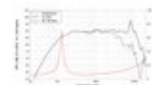

LAVOCE WSF041.00 4" Woofer Ferrite Magnet Steel Basket Driver

40 W AES, 8 ohms, 90 dB, 90 - 6000 Hz

Art. No.: 12602510

GTIN: 4026397634921

List price: 19.64 €

incl. 19% VAT.

Features:

- For further information about this product, please refer to the Data Sheet under "Downloads"

Package contents

- 1 x device

Logistic

EAN / GTIN: 4026397634921

Weight: 0,81 kg

Length: 0.14 m

Width: 0.12 m

Height: 0.07 m

Technical specifications:

Power:	Program: 80W Rated: 40W AES
Frequency range:	90 - 6000 Hz
Sensitivity:	90 dB
Impedance:	8 ohms
Speaker:	Woofer 4" with ferrit magnet Basket material: Steel Voice coil lows 1"
Weight:	730 g