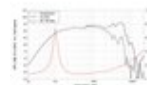

LAVOCE WSF061.52 6.5" Woofer Ferrite Magnet Steel Basket Driver

125 W AES, 8 ohms, 94,5 dB, 90 - 5000 Hz

Art. No.: 12602513

GTIN: 4026397634983

List price: 41.53 €

incl. 19% VAT.

Features:

- For further information about this product, please refer to the Data Sheet under "Downloads"

Technical specifications:

Power:	Program: 250W Rated: 125W AES
Frequency range:	90 - 5000 Hz
Sensitivity:	94,5 dB
Impedance:	8 ohms
Speaker:	Woofer 6,5" with ferrit magnet Basket material: Steel Voice coil lows 1,5"
Weight:	1,95 kg

Logistic

EAN / GTIN: 4026397634983

Weight: 2,16 kg

Length: 0.20 m

Width: 0.18 m

Height: 0.09 m