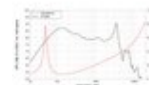

LAVOCE SSF082.00L 8" Subwoofer Ferrite Magnet Steel Basket Driver

350 W AES, 8 ohms, 87 dB, 50 - 500 Hz

Art. No.: 12602517

GTIN: 4026397635041

List price: 105.91 €

incl. 19% VAT.

Features:

- For further information about this product, please refer to the Data Sheet under "Downloads"

Package contents

- 1 x device

Logistic

EAN / GTIN: 4026397635041

Weight: 4,78 kg

Length: 0.26 m

Width: 0.26 m

Height: 0.17 m

Technical specifications:

Power:	Program: 700W Rated: 350W AES
Frequency range:	50 - 500 Hz
Sensitivity:	87 dB
Impedance:	8 ohms
Speaker:	Woofer 8" with ferrit magnet Basket material: Steel Voice coil lows 2"
Weight:	4,10 kg