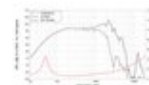

LAVOCE WSF122.02 12" Woofer Ferrite Magnet Steel Basket Driver

200 W AES, 8 ohms, 97,5 dB, 50 - 3000 Hz

Art. No.: 12602525

GTIN: 4026397632705

List price: 89.13 €

incl. 19% VAT.

Features:

- For further information about this product, please refer to the Data Sheet under "Downloads"

Technical specifications:

Power:	Program: 400W Rated: 200W AES
Frequency range:	50 - 3000 Hz
Sensitivity:	97,5 dB
Impedance:	8 ohms
Speaker:	Woofer 12" with ferrit magnet Basket material: Steel Voice coil lows 2"
Weight:	3,50 kg

Logistic

EAN / GTIN: 4026397632705
Weight: 4,90 kg
Length: 0.37 m
Width: 0.37 m
Height: 0.18 m