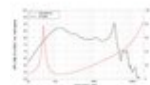

**LAVOCE SSF122.50L 12" Subwoofer Ferrite Magnet Steel Basket Driver**

400 W AES, 8 ohms, 93 dB, 40 - 500 Hz

Art. No.: 12602527

GTIN: 4026397635140

**List price: 177.31 €**

incl. 19% VAT.

**Features:**

- For further information about this product, please refer to the Data Sheet under "Downloads"

**Technical specifications:**

Power:	Program: 800W Rated: 400W AES
Frequency range:	40 - 500 Hz
Sensitivity:	93 dB
Impedance:	8 ohms
Speaker:	Woofer 12" with ferrit magnet Basket material: Steel Voice coil lows 2,5"
Weight:	8,65 kg