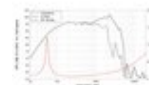

LAVOCE WAF122.50 12" Woofer Ferrite Magnet Aluminium Basket Driver Art. No.: 12602528
350 W AES, 8 ohms, 97 dB, 60 - 3000 Hz GTIN: 4026397632620

List price: 172.55 €

incl. 19% VAT.

Features:

- For further information about this product, please refer to the Data Sheet under "Downloads"

Technical specifications:

Power:	Program: 700W Rated: 350W AES
Frequency range:	60 - 3000 Hz
Sensitivity:	97 dB
Impedance:	8 ohms
Speaker:	Woofer 12" with ferrit magnet Basket material: aluminum Voice coil lows 2,5"
Weight:	6,35 kg

Logistic

EAN / GTIN: 4026397632620
Weight: 7,60 kg
Length: 0.46 m
Width: 0.35 m
Height: 0.28 m