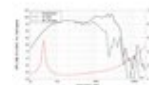

LAVOCE WSF152.02 15" Woofer Ferrite Magnet Steel Basket Driver

200 W AES, 8 ohms, 98 dB, 40 - 3000 Hz

Art. No.: 12602531

GTIN: 4026397632767

The article is no longer in our assortment.

Features:

- For further information about this product, please refer to the Data Sheet under "Downloads"

Technical specifications:

Power:	Program: 400W Rated: 200W AES
Frequency range:	40 - 3000 Hz
Sensitivity:	98 dB
Impedance:	8 ohms
Speaker:	Woofer 15" with ferrit magnet Basket material: Steel Voice coil lows 2"
Weight:	4,10 kg

Logistic

EAN / GTIN: 4026397632767

Weight: 5,65 kg

Length: 0.61 m

Width: 0.32 m

Height: 0.42 m