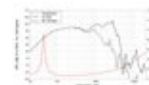

LAVOCE WSF152.50 15" Woofer Ferrite Magnet Steel Basket Driver

250 W AES, 8 ohms, 97,5 dB, 45 - 3000 Hz

Art. No.: 12602532

GTIN: 4026397635195

List price: 136.85 €

incl. 19% VAT.

Features:

- For further information about this product, please refer to the Data Sheet under "Downloads"

Package contents

- 1 x device

Logistic

EAN / GTIN: 4026397635195

Weight: 6,20 kg

Length: 0.44 m

Width: 0.44 m

Height: 0.20 m

Technical specifications:

Power:	Program: 500W Rated: 250W AES
Frequency range:	45 - 3000 Hz
Sensitivity:	97,5 dB
Impedance:	8 ohms
Speaker:	Woofer 15" with ferrit magnet Basket material: Steel Voice coil lows 2,5"
Weight:	5,45 kg