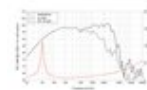

LAVOCE WXF15.400 15" Woofer Ferrite Magnet Aluminium Basket Driver Art. No.: 12602550
400 W AES, 8 ohms, 99 dB, 50 - 3000 Hz

GTIN:

List price: 184.45 €

incl. 19% VAT.

Features:

- For further information about this product, please refer to the Data Sheet under "Downloads"

Package contents

- 1 x device

Logistic

Technical specifications:

Power:	Program: 800W Rated: 400W AES
Frequency range:	50 - 3000 Hz
Sensitivity:	99 dB
Impedance:	8 ohms
Speaker:	Woofer 15" with ferrit magnet Basket material: aluminum Voice coil lows 3"
Weight:	8,00 kg