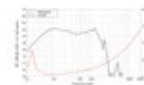

LAVOCE SAF214.50 21" Subwoofer Ferrite Magnet Aluminium Basket Driver Art. No.: 12602552
2000 W AES, 8 ohms, 96 dB, 30 - 1000 Hz

GTIN:

List price: 510.51 €

incl. 19% VAT.

Features:

- For further information about this product, please refer to the Data Sheet under "Downloads"

Package contents

- 1 x device

Logistic

Technical specifications:

Power:	Program: 4000W Rated: 2000W AES
Frequency range:	30 - 1000 Hz
Sensitivity:	96 dB
Impedance:	8 ohms
Speaker:	Woofer 21" with ferrit magnet Basket material: aluminum Voice coil lows 4,5"
Weight:	17,85 kg