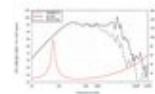

LAVOCE WAF102.50A-16 10" Woofer Ferrite Magnet Aluminium Basket Driver No.: 12602553
250 W AES, 16 ohms, 98,5 dB, 70 - 4000 Hz

GTIN:

List price: 141.61 €

incl. 19% VAT.

Features:

- For further information about this product, please refer to the Data Sheet under "Downloads"

Package contents

- 1 x speaker

Logistic

Technical specifications:

Power:	Program: 500W Rated: 250W AES
Frequency range:	70 - 4000 Hz
Sensitivity:	98,5 dB
Impedance:	16 ohms
Speaker:	Woofer 10" with ferrit magnet Basket material: aluminum Voice coil lows 2,5"
Weight:	4,65 kg