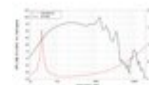

LAVOCE WAN154.01 15" Woofer Neodymium Magnet Aluminium Basket Driver Art. No.: 12602622
1000 W AES, 8 ohms, 98 dB, 40 - 1000 Hz GTIN: 4026397624700

List price: 391.51 €

incl. 19% VAT.

Features:

- For further information about this product, please refer to the Data Sheet under "Downloads"

Package contents

- 1 x device

Logistic

EAN / GTIN: 4026397624700

Weight: 11,00 kg

Length: 0.45 m

Width: 0.45 m

Height: 0.24 m

Technical specifications:

Power:	Program: 2000W Rated: 1000W AES
Frequency range:	40 - 1000 Hz
Sensitivity:	98 dB
Impedance:	8 ohms
Speaker:	Woofer 15" with neodymium magnet Basket material: aluminum Voice coil lows 4"
Weight:	8,30 kg