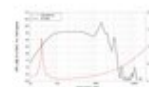

LAVOCE SAN184.02 18" Subwoofer Neodymium Magnet Aluminium Basket Driver 40262625
1200 W AES, 8 ohms, 96,5 dB, 40 - 1000 Hz GTIN: 4026397624731

List price: 403.41 €

incl. 19% VAT.

Features:

- For further information about this product, please refer to the Data Sheet under "Downloads"

Technical specifications:

Power:	Program: 2400W Rated: 1200W AES
Frequency range:	40 - 1000 Hz
Sensitivity:	96,5 dB
Impedance:	8 ohms
Speaker:	Woofer 18" with neodymium magnet Basket material: aluminum Voice coil lows 4"
Weight:	9,80 kg

Logistic

EAN / GTIN: 4026397624731
Weight: 13,90 kg
Length: 0.57 m
Width: 0.57 m
Height: 0.28 m