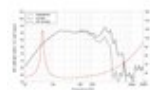

LAVOCE WAN102.50LD 10" Woofer Neodymium Magnet Aluminium Basket Driver 2602630
300 W AES, 8 ohms, 92 dB, 55 - 4000 Hz

GTIN:

List price: 320.11 €

incl. 19% VAT.

Features:

- For further information about this product, please refer to the Data Sheet under "Downloads"

Package contents

- 1 x device

Logistic

Technical specifications:

| | |
|------------------|---------------------------------------------------------------------------------------|
| Power: | Program: 600W Rated: 300W AES |
| Frequency range: | 55 - 4000 Hz |
| Sensitivity: | 92 dB |
| Impedance: | 8 ohms |
| Speaker: | Woofer 10" with neodymium magnet Basket material: aluminum Voice coil lows 2,5" |
| Weight: | 3,90 kg |