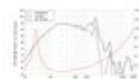

LAVOCE WAN124.01 12" Woofer Neodymium Magnet Aluminium Basket Driver No.: 12602632
1000 W AES, 8 ohms, 96 dB, 40 - 2000 Hz GTIN:

List price: 386.75 €

incl. 19% VAT.

Features:

- For further information about this product, please refer to the Data Sheet under "Downloads"

Package contents

- 1 x device

Logistic

Technical specifications:

Power:	Program: 2000W Rated: 1000W AES
Frequency range:	40 - 2000 Hz
Sensitivity:	96 dB
Impedance:	8 ohms
Speaker:	Woofer 12" with neodymium magnet Basket material: aluminum Voice coil lows 4"
Weight:	7,70 kg