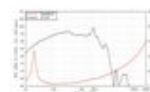

**LAVOCE SAN215.30-4 21" Subwoofer Neodymium Magnet Aluminium Basket Driver** 2641  
2000 W AES, 4 ohms, 97 dB, 30 - 1000 Hz

GTIN:

**List price: 879.41 €**

incl. 19% VAT.

**Features:**

- For further information about this product, please refer to the Data Sheet under "Downloads"

**Package contents**

- 1 x speaker

**Logistic**

**Technical specifications:**

Power:	Program: 4000W Rated: 2000W AES
Frequency range:	30 - 1000 Hz
Sensitivity:	97 dB
Impedance:	4 ohms
Speaker:	Woofer 21" with neodymium magnet Basket material: aluminum Voice coil lows 5,3"
Weight:	17,00 kg