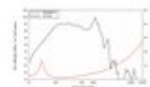

LAVOCE SAN216.00iP 21" Subwoofer Neodymium Magnet Aluminium Basket Driver 2826
2500 W AES, 1 ohms, 99 dB, 35 - 1000 Hz GTIN: 4026397706079

List price: 1581.51 €

incl. 19% VAT.

Features:

- For further information about this product, please refer to the Data Sheet under "Downloads"

Package contents

- 1 x speaker

Logistic

EAN / GTIN: 4026397706079

Weight: 26,00 kg

Length: 0.58 m

Width: 0.58 m

Height: 0.31 m

Technical specifications:

Power:	Program: 5000W Rated: 2500W AES
Frequency range:	35 - 1000 Hz
Sensitivity:	99 dB
Impedance:	1 ohms
Speaker:	Woofer 21" with neodymium magnet Basket material: aluminum Voice coil woofer in/out wound 6"
Weight:	23,05 kg