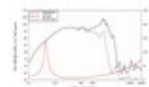

LAVOCE WAN123.01 12" Subwoofer Neodymium Magnet Aluminium Basket Driver 4026397706031
500 W RMS, 8 ohms, 99 dB, 40 - 2000 Hz

GTIN: 4026397706031

List price: 296.31 €

incl. 19% VAT.

Features:

- For further information about this product, please refer to the Data Sheet under "Downloads"

Package contents

- 1 x speaker

Logistic

EAN / GTIN: 4026397706031

Weight: 6,55 kg

Length: 0.37 m

Width: 0.35 m

Height: 0.20 m

Technical specifications:

Power:	Program: 1000W Rated: 500W RMS
Frequency range:	40 - 2000 Hz
Sensitivity:	99 dB
Impedance:	8 ohms
Speaker:	Woofers 12" with neodymium magnet Basket material: aluminum Cone material: Cardboard/paper Voice coil lows 3"
Weight:	4,90 kg