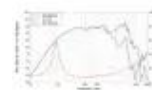

LAVOCE WSF061.52-16 6.5" Woofer, Ferrite, Magnet, Steel Basket Driver

Art. No.: 12602926

125 W AES, 16 ohms, 94.5 dB, 90 - 5000 Hz

GTIN: 4026397690118

Features:

- For further information about this product, please refer to the Data Sheet under "Downloads"

Technical specifications:

Power:	Program: 250W Rated: 125W AES
Frequency range:	90 - 5000 Hz
Sensitivity:	94.5 dB
Impedance:	16 ohms
Speaker:	Woofer 6.5" with ferrite magnet Basket material: steel Voice coil lows 1,5"
Weight:	1.95 kg

Logistic

EAN / GTIN: 4026397690118
Weight: 17,75 kg
Length: 0.41 m
Width: 0.39 m
Height: 0.22 m

Scope of delivery:

1 x speaker