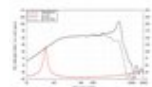

LAVOCE WAN061.80 6.5" Woofer, Neodyme Magnet Aluminium Basket Driver Art. No.: 12602928
200 W AES, 8 ohms, 93,5 dB, 60 - 5000 Hz

GTIN:

List price: 141.61 €

incl. 19% VAT.

Features:

- For further information about this product, please refer to the Data Sheet under "Downloads"

Package contents

- 1 x speaker

Logistic

Technical specifications:

Power:	Program: 400W Rated: 200W AES
Frequency range:	60 - 5000 Hz
Sensitivity:	93,5 dB
Impedance:	8 ohms
Speaker:	Midrange speaker 6,5" with neodymium magnet Basket material: aluminum Voice coil midrange speaker 1,8"
Weight:	1,19 kg