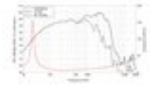

LAVOCE WAF153.02 15" Woofer Ferrite Magnet Aluminium Basket Driver

Art. No.: 12602946

500 W AES, 8 ohms, 98 dB, 40 - 4000 Hz

GTIN: 4026397685084

List price: 224.91 €

incl. 19% VAT.

Features:

- For further information about this product, please refer to the Data Sheet under "Downloads"

Technical specifications:

Power:	Program: 1000W Rated: 500W AES
Frequency range:	40 - 4000 Hz
Sensitivity:	98 dB
Impedance:	8 ohms
Speaker:	Woofer 15" with ferrit magnet Basket material: aluminum Voice coil lows 3"
Weight:	8,21 kg

Logistic

EAN / GTIN: 4026397685084
Weight: 10,25 kg
Length: 0.44 m
Width: 0.45 m
Height: 0.21 m