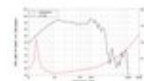

LAVOCE SAN215.30 21" Subwoofer Neodymium Magnet Aluminium Basket Driver 2602953
2000 W AES, 8 ohms, 97,6 dB, 30 - 1000 Hz

GTIN:

List price: 879.41 €

incl. 19% VAT.

Features:

- For further information about this product, please refer to the Data Sheet under "Downloads"

Package contents

- 1 x device

Logistic

Technical specifications:

Power:	Program: 4000W Rated: 2000W AES
Frequency range:	30 - 1000 Hz
Sensitivity:	97,6 dB
Impedance:	8 ohms
Speaker:	Woofer 21" with neodymium magnet Basket material: aluminum Voice coil lows 5,3"
Weight:	17,00 kg