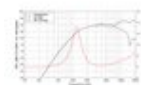

LAVOCE TN131.00 1.3" Soft Dome Tweeter Neodymium Magnet

15 W AES, 8 ohms, 92 dB, 1250 - 30000 Hz

Art. No.: 12603111

GTIN: 4026397631104

List price: 20.11 €

incl. 19% VAT.

Features:

- For further information about this product, please refer to the Data Sheet under "Downloads"

Technical specifications:

Power:	Program: 30W Rated: 15W AES
Frequency range:	1250 - 30000 Hz
Sensitivity:	92 dB
Impedance:	8 ohms
Speaker:	Calottes highs 1,35" with neodymium magnet
Weight:	80 g

Logistic

EAN / GTIN: 4026397631104
Weight: 0,12 kg
Length: 0.07 m
Width: 0.07 m
Height: 0.06 m