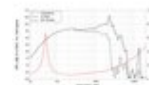

LAVOCE FBASS12-20 12" Bass Guitar Woofer Ferrite Magnet Steel Basket Driver 12603213
200 W AES, 8 ohms, 97 dB, 50 - 3000 Hz

GTIN: 4026397632712

List price: 94.01 €

incl. 19% VAT.

Features:

- For further information about this product, please refer to the Data Sheet under "Downloads"

Technical specifications:

Power:	Program: 400W Rated: 200W AES
Frequency range:	50 - 3000 Hz
Sensitivity:	97 dB
Impedance:	8 ohms
Speaker:	Woofer 12" with ferrit magnet Basket material: Steel Voice coil lows 2"
Type of speaker:	Bass guitar speaker
Weight:	4,12 kg