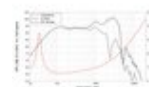

LAVOCE LBASS15-15 15" Bass Guitar Woofer Ferrite Magnet Steel Basket Driver 12603215
100 W AES, 8 ohms, 97 dB, 35 - 3000 Hz

GTIN: 4026397638226

List price: 101.03 €

incl. 19% VAT.

Features:

- For further information about this product, please refer to the Data Sheet under "Downloads"

Technical specifications:

Power:	Program: 200W Rated: 100W AES
Frequency range:	35 - 3000 Hz
Sensitivity:	97 dB
Impedance:	8 ohms
Speaker:	Woofer 15" with ferrit magnet Basket material: Steel Voice coil lows 1,5"
Type of speaker:	Bass guitar speaker
Weight:	2,80 kg

Logistic

EAN / GTIN: 4026397638226
Weight: 5,00 kg
Length: 0.44 m
Width: 0.45 m
Height: 0.21 m