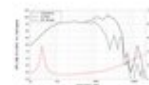

LAVOCE FBASS15-20 15" Bass Guitar Woofer Ferrite Magnet Steel Basket Driver 12603216
200 W AES, 8 ohms, 98 dB, 40 - 4000 Hz

GTIN: 4026397632804

List price: 118.88 €

incl. 19% VAT.

Features:

- For further information about this product, please refer to the Data Sheet under "Downloads"

Technical specifications:

Power:	Program: 400W Rated: 200W AES
Frequency range:	40 - 4000 Hz
Sensitivity:	98 dB
Impedance:	8 ohms
Speaker:	Woofer 15" with ferrit magnet Basket material: Steel Voice coil lows 2"
Type of speaker:	Bass guitar speaker
Weight:	4,10 kg

Logistic

EAN / GTIN: 4026397632804
Weight: 6,35 kg
Length: 0.45 m
Width: 0.45 m
Height: 0.21 m