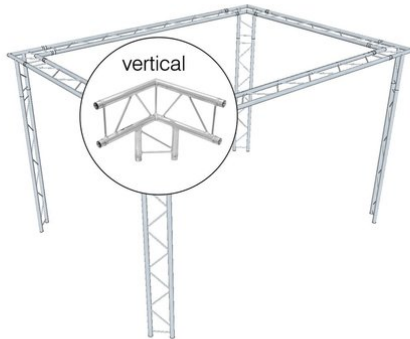

## Truss set DECOLOCK DQ2 vertical 3.8x2.8x2.4m (WxDxH)

Art. No.: 20000064

GTIN:

**The article is no longer in our assortment.**

## Truss set DECOLOCK DQ2 vertical 3.8x2.8x2.4m (WxDxH)

Art. No.: 20000064

GTIN:

#### ALUTRUSS DECOLOCK DQ2-1000 2-way Cross Beam

Universal 2-point truss system in lightweight construction

- Aluminum alloy for a classic high-tech look
- Fast, efficient and reliable assembly via quick lock conical connectors
- An extensive selection of lengths, circular and corner elements offers maximum flexibility
- Special designs according to customer specifications on request
- Trusspipe: 35 mm
- Any RAL color available on request
- Various versions available
- Made in Europe
- For application areas such as: Shop fitting; Trade fair construction; sports centres/gyms; Stage; Clubs/dancing school; Rental; theater; Trade fair and shop fitting; Installation