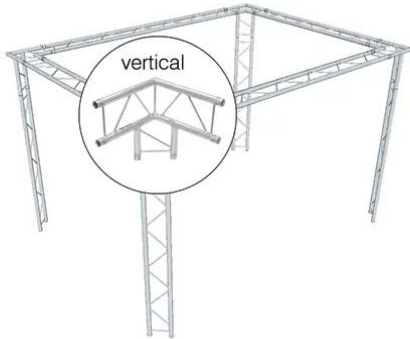

alutruss

Truss set DECOLOCK DQ2 vertical 3.8x2.8x2.4m (WxDxH)

Art. No.: 20000064

GTIN:

alutruss

Truss set DECOLOCK DQ2 vertical 3.8x2.8x2.4m (WxDxH)

Art. No.: 20000064

GTIN:

Features:

ALUTRUSS DECOLOCK DQ2-1000 2-way Cross Beam

Universal 2-point truss system in lightweight construction

- Aluminum alloy for a classic high-tech look
- Fast, efficient and reliable assembly via QUICK-LOCK conical connectors
- An extensive selection of lengths, circular and corner elements offers maximum flexibility
- Special designs according to customer specifications on request
- Trusspipe: 35 mm
- Any RAL color available on request
- Various versions available
- Made in Europe
- For application areas such as: Shop fitting; trade fair construction; sports centres/gyms; stage; clubs/dancing school; rental; theater; Trade fair and shop fitting; installation