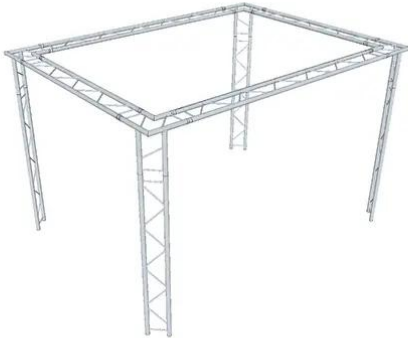

alutruss

Truss set DECOLOCK DQ2 horizontal 3.8x2.8x2.4m (WxDxH)

Art. No.: 20000065

GTIN:

alutruss

Truss set DECOLOCK DQ2 horizontal 3.8x2.8x2.4m (WxDxH)

Art. No.: 20000065

GTIN:

Features:

ALUTRUSS DECOLOCK DQ2-1000 2-way Cross Beam

Universal 2-point truss system in lightweight construction

- Aluminum alloy for a classic high-tech look
- Fast, efficient and reliable assembly via QUICK-LOCK conical connectors
- An extensive selection of lengths, circular and corner elements offers maximum flexibility
- Special designs according to customer specifications on request
- Trusspipe: 35 mm
- Any RAL color available on request
- Various versions available
- Made in Europe
- For application areas such as: Shop fitting; trade fair construction; sports centres/gyms; stage; clubs/dancing school; rental; theater; Trade fair and shop fitting; installation