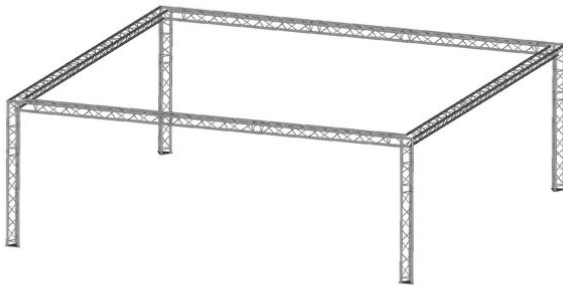

alutruss

Truss set DECOLOCK DQ3 tip top 3.8x2.8x2.4m (WxDxH)

Art. No.: 20000066

GTIN:

The article is no longer in our assortment.

alutruss

Truss set DECOLOCK DQ3 tip top 3.8x2.8x2.4m (WxDxH)

Art. No.: 20000066

GTIN:

Features:

ALUTRUS DECOLOCK DQ3-1000 3-Way Cross Beam

Universal 3-point truss system in lightweight construction

- Aluminum alloy for a classic high-tech look
- Fast, efficient and reliable assembly via quick lock conical connectors
- An extensive selection of lengths, circular and corner elements offers maximum flexibility
- Special designs according to customer specifications on request
- Trusspipe: 35 mm
- Any RAL color available on request
- Various versions available
- TÜV Süd certified
- For application areas such as: Theater; Trade fair and shop fitting; Installation; Stage
- For further information about this product, please refer to the Data Sheet under "Downloads"