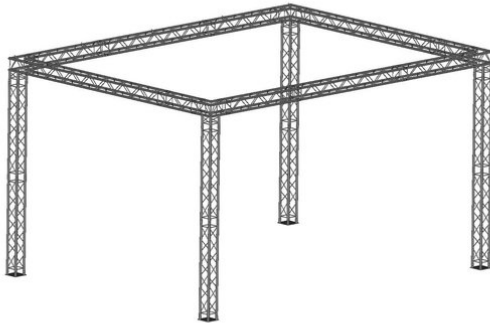

## Truss set DECOLOCK DQ4 3.8x2.8x2.4m (WxDxH)

Art. No.: 20000068

GTIN:

**The article is no longer in our assortment.**

## Truss set DECOLOCK DQ4 3.8x2.8x2.4m (WxDxH)

Art. No.: 20000068

GTIN:

#### ALUTRUSS DECOLOCK DQ4-1000 4-Way Cross Beam

Universal 4-point truss system in lightweight construction

- Aluminum alloy for a classic high-tech look
- Fast, efficient and reliable assembly via quick lock conical connectors
- An extensive selection of lengths, circular and corner elements offers maximum flexibility
- Special designs according to customer specifications on request
- Trusspipe: 35 mm
- Any RAL color available on request
- Various versions available
- TÜV Süd certified
- For application areas such as: Theater; Trade fair and shop fitting; Installation; Stage
- For further information about this product, please refer to the Data Sheet under "Downloads"