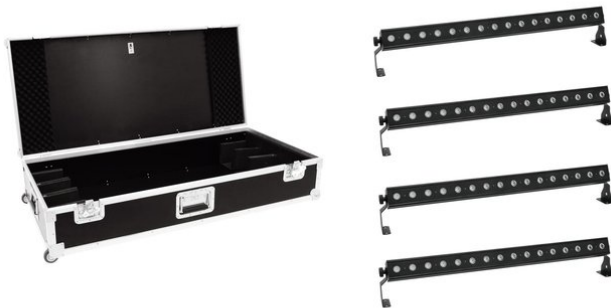

eurolite®

Set 4x LED PIX-16 QCL + Case

Art. No.: 20000183

GTIN:

The article is no longer in our assortment.

All rights reserved. Subject to change without notice. Errors and omissions excepted.
Illustration only. Actual item may differ from photo.

eurolite®

Set 4x LED PIX-16 QCL + Case

Art. No.: 20000183

GTIN:

Features:

EUROLITE LED PIX-16 QCL Bar

Compact LED color changing bar with 16 x 8 W 4in1 LED

- Equipped with sixteen QCL LEDs in the colors red, green, blue and white
- Particularly bright illuminating power of the LEDs
- 4, 6, 7, 11, 19, 64, 67 DMX channels selectable for various applications
- Each LED can be controlled individually
- Programmable color change speed, strobe effect and dimmer
- Strobe effect with 1-18 flashes per second
- RGBW color mixing
- Static colors
- Internal programs
- DMX-controlled operation or stand-alone operation with Master/Slave function
- Manual, sound or DMX-controlled operation
- Hanging as well as standing installation possible