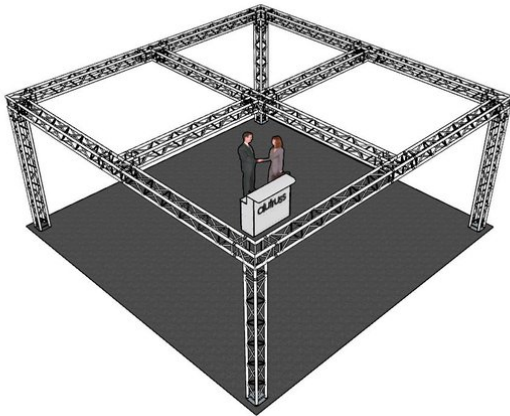

alutruss

Truss set QUADLOCK 6082 square 7.71x7.71x3.5m (WxDxH)

Art. No.: 20000375

GTIN:

List price: 11898.81 €
incl. 19% VAT.

All rights reserved. Subject to change without notice. Errors and omissions excepted.
Illustration only. Actual item may differ from photo.

alutruss

Truss set QUADLOCK 6082 square 7.71x7.71x3.5m (WxDxH)

Art. No.: 20000375

GTIN:

Features:

ALUTRUS QUADLOCK 6082-3000 4-Way Cross Beam

- 4-point truss system
- Strong EN-AW 6082 alloy for high loads
 - High-quality aluminum-tubes with 50 mm in diameter
 - Low weight
 - Distance center - center: 240 mm
 - Easy installation
 - Trusspipe: 50 mm
 - TÜV Süd certified
 - For application areas such as: Theater; Trade fair and shop fitting; Clubs/dancing school
 - For further information about this product, please refer to the Data Sheet under "Downloads"
- Package contents
- 1 x connection Set

ALUTRUS QUADLOCK 6082L-30 3-Way Corner 90°

4-point truss system

- Strong EN-AW 6082 alloy for high loads
 - High-quality aluminum-tubes with 50 mm in diameter
 - Low weight
 - Distance center - center: 240 mm
 - Easy installation
 - Trusspipe: 50 mm
 - Made in Europe
 - For application areas such as: Theater; Trade fair and shop fitting; Clubs/dancing school
- Package contents
- 2 x connection Set

ALUTRUSS QUADLOCK 6082T-35 3-Way T-Piece

4-point truss system

- Strong EN-AW 6082 alloy for high loads
 - High-quality aluminum-tubes with 50 mm in diameter
 - Low weight
 - Distance center - center: 240 mm
 - Easy installation
 - Trusspipe: 50 mm
 - Made in Europe
 - For application areas such as: Theater; Trade fair and shop fitting; Clubs/dancing school
- Package contents
- 2 x connection Set