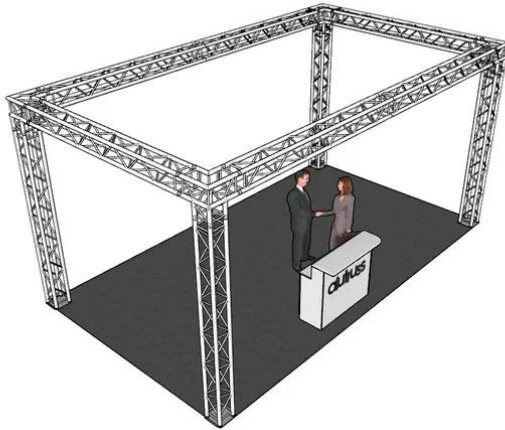

alutruss

Truss Set QUADLOCK 6082 rectangle 7x4x3.5m (WxDxH)

Art. No.: 20000376
GTIN: 4026397340198

All rights reserved. Subject to change without notice. Errors and omissions excepted.
Illustration only. Actual item may differ from photo.

alutruss

Truss Set QUADLOCK 6082 rectangle 7x4x3.5m (WxDxH)

Art. No.: 20000376
GTIN: 4026397340198

Features:

ALUTRUSS QUADLOCK 6082-3000 4-way Cross Beam

4-point truss system

- Strong EN-AW 6082 alloy for high loads
- High-quality aluminum-tubes with 50 mm in diameter
- Low weight
- Distance center - center: 240 mm
- Easy installation
- Trusspipe: 50 mm
- TÜV Süd certified
- For application areas such as: Theater; Trade fair and shop fitting; clubs/dancing school
- For further information about this product, please refer to the Data Sheet under "Downloads"

ALUTRUSS QUADLOCK 6082L-30 3-way Corner 90°

4-point truss system

All rights reserved. Subject to change without notice. Errors and omissions excepted.
Illustration only. Actual item may differ from photo.