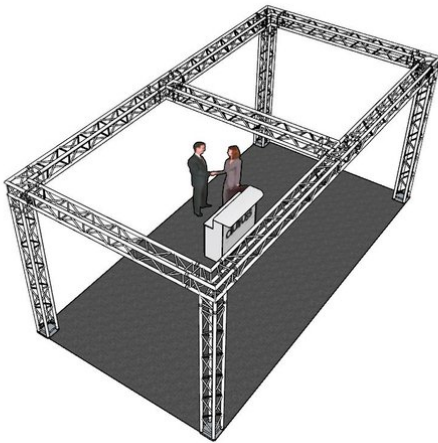

## Truss set QUADLOCK 6082 rectangle 7.71x4x3.5m (WxDxH)

Art. No.: 20000377

GTIN:

**List price: 8209.81 €**  
incl. 19% VAT.

All rights reserved. Subject to change without notice. Errors and omissions excepted.  
Illustration only. Actual item may differ from photo.

## Truss set QUADLOCK 6082 rectangle 7.71x4x3.5m (WxDxH)

Art. No.: 20000377

GTIN:

#### ALUTRUSS QUADLOCK 6082-3000 4-Way Cross Beam

4-point truss system

- Strong EN-AW 6082 alloy for high loads
  - High-quality aluminum-tubes with 50 mm in diameter
  - Low weight
  - Distance center - center: 240 mm
  - Easy installation
  - Trusspipe: 50 mm
  - TÜV Süd certified
  - For application areas such as: Theater; Trade fair and shop fitting; Clubs/dancing school
  - For further information about this product, please refer to the Data Sheet under "Downloads"
- Package contents
- 1 x connection Set

ALUTRUSS QUADLOCK 6082L-30 3-Way Corner 90°

- 4-point truss system
- Strong EN-AW 6082 alloy for high loads
  - High-quality aluminum-tubes with 50 mm in diameter
  - Low weight
  - Distance center - center: 240 mm
  - Easy installation
  - Trusspipe: 50 mm
  - Made in Europe
  - For application areas such as: Theater; Trade fair and shop fitting; Clubs/dancing school
- Package contents
- 2 x connection Set