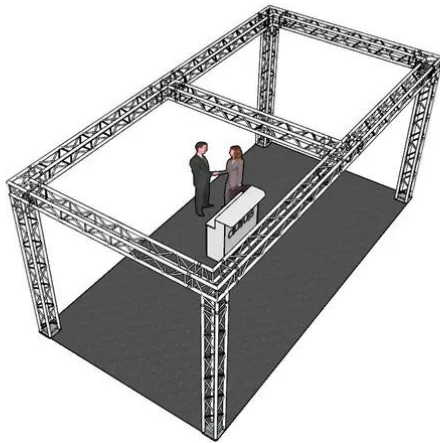

alutruss

Truss Set QUADLOCK 6082 rectangle 7.71x4x3.5m (WxDxH)

Art. No.: 20000377
GTIN: 4026397340204

All rights reserved. Subject to change without notice. Errors and omissions excepted.
Illustration only. Actual item may differ from photo.

alutruss

Truss Set QUADLOCK 6082 rectangle 7.71x4x3.5m (WxDxH)

Art. No.: 20000377
GTIN: 4026397340204

Features:

ALUTRUS QUADLOCK 6082-3000 4-way Cross Beam

4-point truss system

- Strong EN-AW 6082 alloy for high loads
- High-quality aluminum-tubes with 50 mm in diameter
- Low weight
- Distance center - center: 240 mm
- Easy installation
- Trusspipe: 50 mm
- TÜV Süd certified
- For application areas such as: Theater; Trade fair and shop fitting; clubs/dancing school
- For further information about this product, please refer to the Data Sheet under "Downloads"

ALUTRUS QUADLOCK 6082L-30 3-way Corner 90°

4-point truss system

All rights reserved. Subject to change without notice. Errors and omissions excepted.
Illustration only. Actual item may differ from photo.