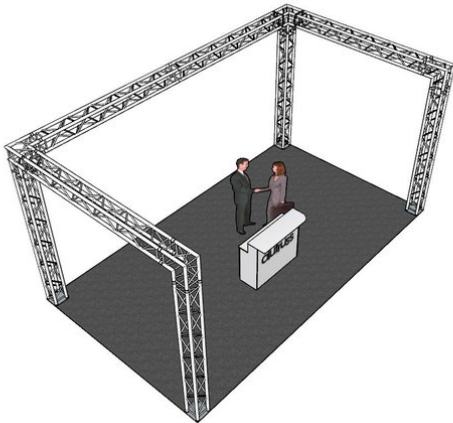

alutruss

Truss set QUADLOCK 6082 U- Figure 7x4x3.5m (WxDxH)

Art. No.: 20000379

GTIN:

List price: 5591.81 €
incl. 19% VAT.

All rights reserved. Subject to change without notice. Errors and omissions excepted.
Illustration only. Actual item may differ from photo.

alutruss

Truss set QUADLOCK 6082 U- Figure 7x4x3.5m (WxDxH)

Art. No.: 20000379

GTIN:

Features:

ALUTRUS QUADLOCK 6082-3000 4-Way Cross Beam

4-point truss system

- Strong EN-AW 6082 alloy for high loads
 - High-quality aluminum-tubes with 50 mm in diameter
 - Low weight
 - Distance center - center: 240 mm
 - Easy installation
 - Trusspipe: 50 mm
 - TÜV Süd certified
 - For application areas such as: Theater; Trade fair and shop fitting; Clubs/dancing school
 - For further information about this product, please refer to the Data Sheet under "Downloads"
- Package contents
- 1 x connection Set

ALUTRUS QUADLOCK 6082C-21 2-Way Corner 90°

4-point truss system

- Strong EN-AW 6082 alloy for high loads
 - High-quality aluminum-tubes with 50 mm in diameter
 - Low weight
 - Distance center - center: 240 mm
 - Easy installation
 - Trusspipe: 50 mm
 - Made in Europe
 - For application areas such as: Theater; Trade fair and shop fitting; Clubs/dancing school
- Package contents
- 1 x connection Set

ALUTRUSS QUADLOCK 6082L-30 3-Way Corner 90°

4-point truss system

- Strong EN-AW 6082 alloy for high loads
 - High-quality aluminum-tubes with 50 mm in diameter
 - Low weight
 - Distance center - center: 240 mm
 - Easy installation
 - Trusspipe: 50 mm
 - Made in Europe
 - For application areas such as: Theater; Trade fair and shop fitting; Clubs/dancing school
- Package contents
- 2 x connection Set