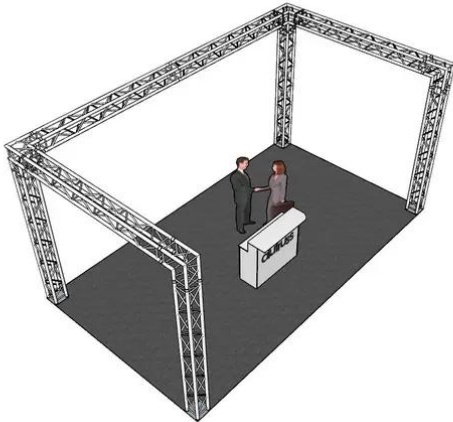

alutruss

Truss set QUADLOCK 6082 U- Figure 7x4x3.5m (WxDxH)

Art. No.: 20000379

GTIN: 4026397340235

All rights reserved. Subject to change without notice. Errors and omissions excepted.
Illustration only. Actual item may differ from photo.

alutruss

Truss set QUADLOCK 6082 U- Figure 7x4x3.5m (WxDxH)

Art. No.: 20000379

GTIN: 4026397340235

Features:

ALUTRUSS QUADLOCK 6082-3000 4-way Cross Beam

4-point truss system

- Strong EN-AW 6082 alloy for high loads
- High-quality aluminum-tubes with 50 mm in diameter
- Low weight
- Distance center - center: 240 mm
- Easy installation
- Trusspipe: 50 mm
- TÜV Süd certified
- For application areas such as: Theater; Trade fair and shop fitting; clubs/dancing school
- For further information about this product, please refer to the Data Sheet under "Downloads"

ALUTRUSS QUADLOCK 6082C-21 2-way Corner 90°

4-point truss system

All rights reserved. Subject to change without notice. Errors and omissions excepted.
Illustration only. Actual item may differ from photo.