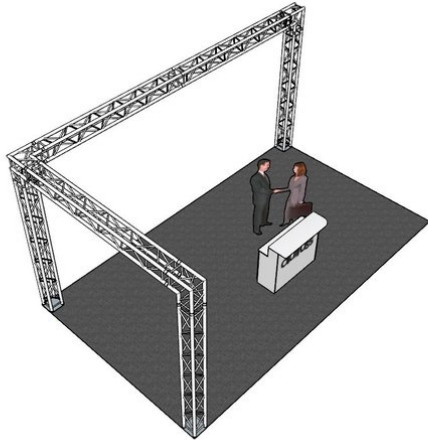

alutruss

Truss set QUADLOCK 6082 L- Figure 7x4x3.5m (WxDxH)

Art. No.: 20000380

GTIN:

List price: 4104.31 €
incl. 19% VAT.

All rights reserved. Subject to change without notice. Errors and omissions excepted.
Illustration only. Actual item may differ from photo.

alutruss

Truss set QUADLOCK 6082 L- Figure 7x4x3.5m (WxDxH)

Art. No.: 20000380

GTIN:

Features:

ALUTRUS QUADLOCK 6082-3000 4-Way Cross Beam

- 4-point truss system
- Strong EN-AW 6082 alloy for high loads
 - High-quality aluminum-tubes with 50 mm in diameter
 - Low weight
 - Distance center - center: 240 mm
 - Easy installation
 - Trusspipe: 50 mm
 - TÜV Süd certified
 - For application areas such as: Theater; Trade fair and shop fitting; Clubs/dancing school
 - For further information about this product, please refer to the Data Sheet under "Downloads"
- Package contents
- 1 x connection Set

ALUTRUS QUADLOCK 6082C-21 2-Way Corner 90°

4-point truss system

- Strong EN-AW 6082 alloy for high loads
 - High-quality aluminum-tubes with 50 mm in diameter
 - Low weight
 - Distance center - center: 240 mm
 - Easy installation
 - Trusspipe: 50 mm
 - Made in Europe
 - For application areas such as: Theater; Trade fair and shop fitting; Clubs/dancing school
- Package contents
- 1 x connection Set

ALUTRUSS QUADLOCK 6082L-30 3-Way Corner 90°

4-point truss system

- Strong EN-AW 6082 alloy for high loads
 - High-quality aluminum-tubes with 50 mm in diameter
 - Low weight
 - Distance center - center: 240 mm
 - Easy installation
 - Trusspipe: 50 mm
 - Made in Europe
 - For application areas such as: Theater; Trade fair and shop fitting; Clubs/dancing school
- Package contents
- 2 x connection Set