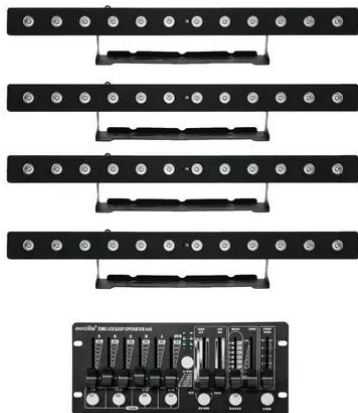

eurolite®

Set 4x LED PIX-12 HCL + Controller

4x Spotlight bar with 12 x 10 W 6in1 LED including compact DMX controller

Art. No.: 20000408

GTIN:

eurolite®

Set 4x LED PIX-12 HCL + Controller

4x Spotlight bar with 12 x 10 W 6in1 LED including compact DMX controller

Art. No.: 20000408

GTIN:

Features:

- 12 LEDs 10 W high-power 6in1 RGBWA/UV (homogenous color mix)
 LEDs controlled separately
- Color blend stepless; color change adjustable; Dimmer electronic
- Strobe effect; UV effect
- The device is cooled by cooling fan
- Control via stand-alone; DMX; sound to light via microphone; master/slave function; IR remote control
- Flicker-free
- With a beam angle of 20°
- With mounting bracket
- Mains input and output for power linking up to 8 units
- <p>EUROLITE DMX LED EASY Operator 4x6
- <h2 class="featureSatz">Compact DMX controller for 4 LED spotlights with up to 6 colors each</h2>DMX controller for standard LED spotlights
- Easy handling
- 4 fixtures with RGBAW+UV LEDs can be controlled individually or in combination