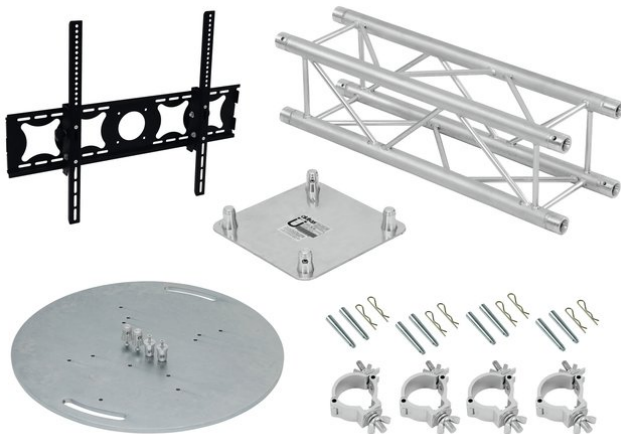

## Set QUADLOCK 6082 TV tower MKI

Art. No.: 20000428

GTIN:

**The article is no longer in our assortment.**

All rights reserved. Subject to change without notice. Errors and omissions excepted.  
Illustration only. Actual item may differ from photo.

## Set QUADLOCK 6082 TV tower MKI

Art. No.: 20000428

GTIN:

#### ALUTRUSS Steel Base Plate round type A

Baseplate for mobile use (connectors 6082 included)

- For the vertical installation of truss elements
- Multifunctional use
- High durability
- Trusspipe: 50 mm
- Made in Europe
- For application areas such as: Trade fair and shop fitting; Wedding/gala/events

#### ALUTRUSS QUADLOCK 6082-2000 4-Way Cross Beam

4-point truss system

- Strong EN-AW 6082 alloy for high loads
- High-quality aluminum-tubes with 50 mm in diameter
- Low weight

All rights reserved. Subject to change without notice. Errors and omissions excepted.  
Illustration only. Actual item may differ from photo.