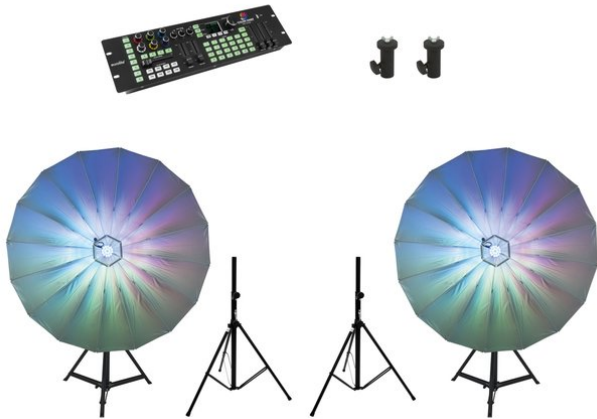

## Set 2x LED Umbrella 140 + DMX LED Color Chief + 2x BS-2 EU stand

2x LED Umbrella with DMX lighting desk, 2x high steel speaker stand and adapter

Art. No.: 20000494

GTIN:

**The article is no longer in our assortment.**

## Set 2x LED Umbrella 140 + DMX LED Color Chief + 2x BS-2 EU stand

2x LED Umbrella with DMX lighting desk, 2x high steel speaker stand and adapter

Art. No.: 20000494

GTIN:

#### EUROLITE LED Umbrella 140

- Extraordinary                      RGB                      eye-catcher
- DMX-controllable lighting effect umbrella with 114 SMD RGB LEDs, distributed in 7 segments
  - Segments can be controlled individually via DMX
  - 6 segments make the surface of the umbrella shine, one segment in the middle shines directly at the audience
  - Perfect as stage background and eye-catcher for decorative purposes in shops, display windows, fair stands, hotels, bars and clubs
  - Can be mounted to a lighting stand or trussing - the umbrella's angle can be adjusted
  - Easy transport (can be folded), setup and installation
  - Covers a large area with a diameter of 140 cm
  - Built-in auto and music show programs