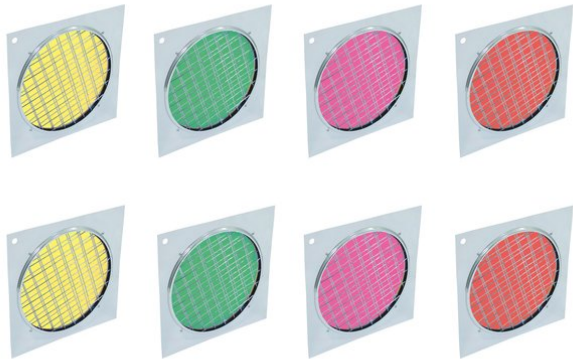

eurolite®

Set 8x Dichroic filter, silver frame PAR-64, assorted

Art. No.: 20000510

GTIN:

The article is no longer in our assortment.

eurolite®

Set 8x Dichroic filter, silver frame PAR-64, assorted

Art. No.: 20000510

GTIN:

Features:

EUROLITE Yellow Dichroic Filter silv. Frame PAR-64

Dichroic

filter

- The professional solution!
- Color filter with highest constancy
- No more fading-out and burn-outs
- For adding color to a white beam
- Attached in color filter frames
- Available in various colors

EUROLITE Red Dichroic Filter silver Frame PAR-64

Dichroic

filter

- The professional solution!
- Color filter with highest constancy
- No more fading-out and burn-outs